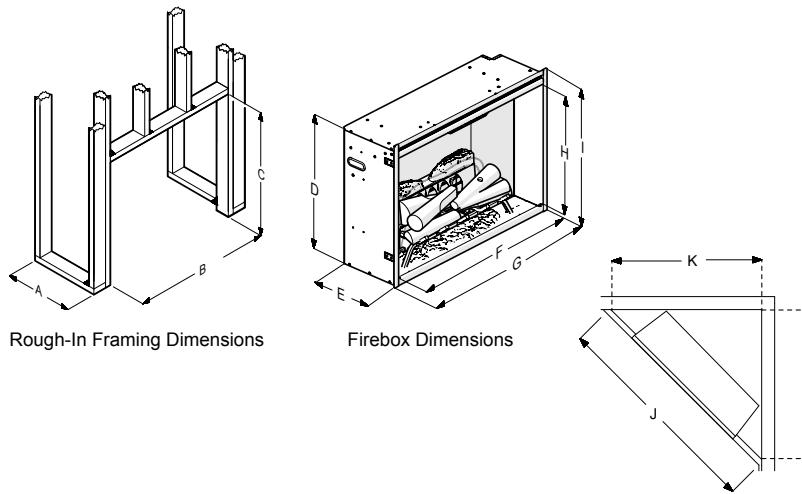

Firebox

Unit dimensions

All dimensions are in mm

	RBF30	RBF36
A	12 1/2" (318 mm)	12 1/2" (318 mm)
B	30 5/8" (778 mm)	36 5/8" (930 mm)
C	26 3/16" (665 mm)	26 3/16" (665 mm)
D	25 3/4" (654 mm)	25 3/4" (654 mm)
E	12" (306 mm)	12" (306 mm)
F	29 3/8" (746 mm)	35 3/8" (898 mm)
G	31 1/8" (792 mm)	37 1/8" (944 mm)
H	22 3/4" (578 mm)	22 3/4" (578 mm)
I	26 5/8" (676 mm)	26 5/8" (674 mm)
J	54 1/4" (1378 mm)	60" (1524 mm)
K	38 1/2" (978 mm)	42 1/2" (1080 mm)
L	38 1/2" (978 mm)	42 1/2" (1080 mm)

		Revillusion firebox 30"	Revillusion firebox 30" concrete	Revillusion firebox 36"
General specifications	Fire system	Revillusion®	Revillusion®	Revillusion®
	Article number	210357	211842	210364
	EAN code	5011139210357	5011139211842	5011139210364
	Model	Firebox	Firebox	Firebox
	View of the fire	1 sided	1 sided	1 sided
	Colour	Black	Black	Black
	Decoration / fuel bed	LED log set incl. color option	LED log set incl. color option	LED log set incl. color option
Product size	Measurements view of the fire (WxH)	75 x 58 cm	75 x 58 cm	89 x 58 cm
	Outside dimensions WxHxD	79,2 x 67,6 x 30,7 cm	79,2 x 67,6 x 30,7 cm	94,4 x 67,6 x 30,7 cm
Features	Heat output	Yes	Yes	Yes
	Thermostat	Yes	Yes	Yes
	Remote control	Yes	Yes	Yes
	Manual controlling directly at the fireplace possible yes / no	Yes, only flame and effects	Yes, only flame and effects	Yes, only flame and effects
	Light module	LED	LED	LED
	Sound module	No	No	No
	Colour effects settings	Fire bed in blue / red tones	Fire bed in blue / red tones	Fire bed in blue / red tones
Power consumption	Heat setting 1 in W	2000W	2000W	2000W
	Heat setting 2 in W	-	-	-
	Flame only operation in W	15W	15W	19W
	Max. consumption	2000W	2000W	2000W
Voltage	Voltage/Electrical frequency	230V/50Hz	230V/50Hz	230V/50Hz
Specifications	Product weight in kg	25	25	28,5
	Length of the cord	1,5 m	1,5 m	1,5 m
	Warranty	2 years	2 years	2 years

Disclaimer

We have compiled this publication with the utmost care. The information in this publication can be shown inaccurately, may have been changed or supplemented. This publication can be changed. Glen Dimplex is not responsible for the action taken, decisions of results based solely on the information contained in this publication.